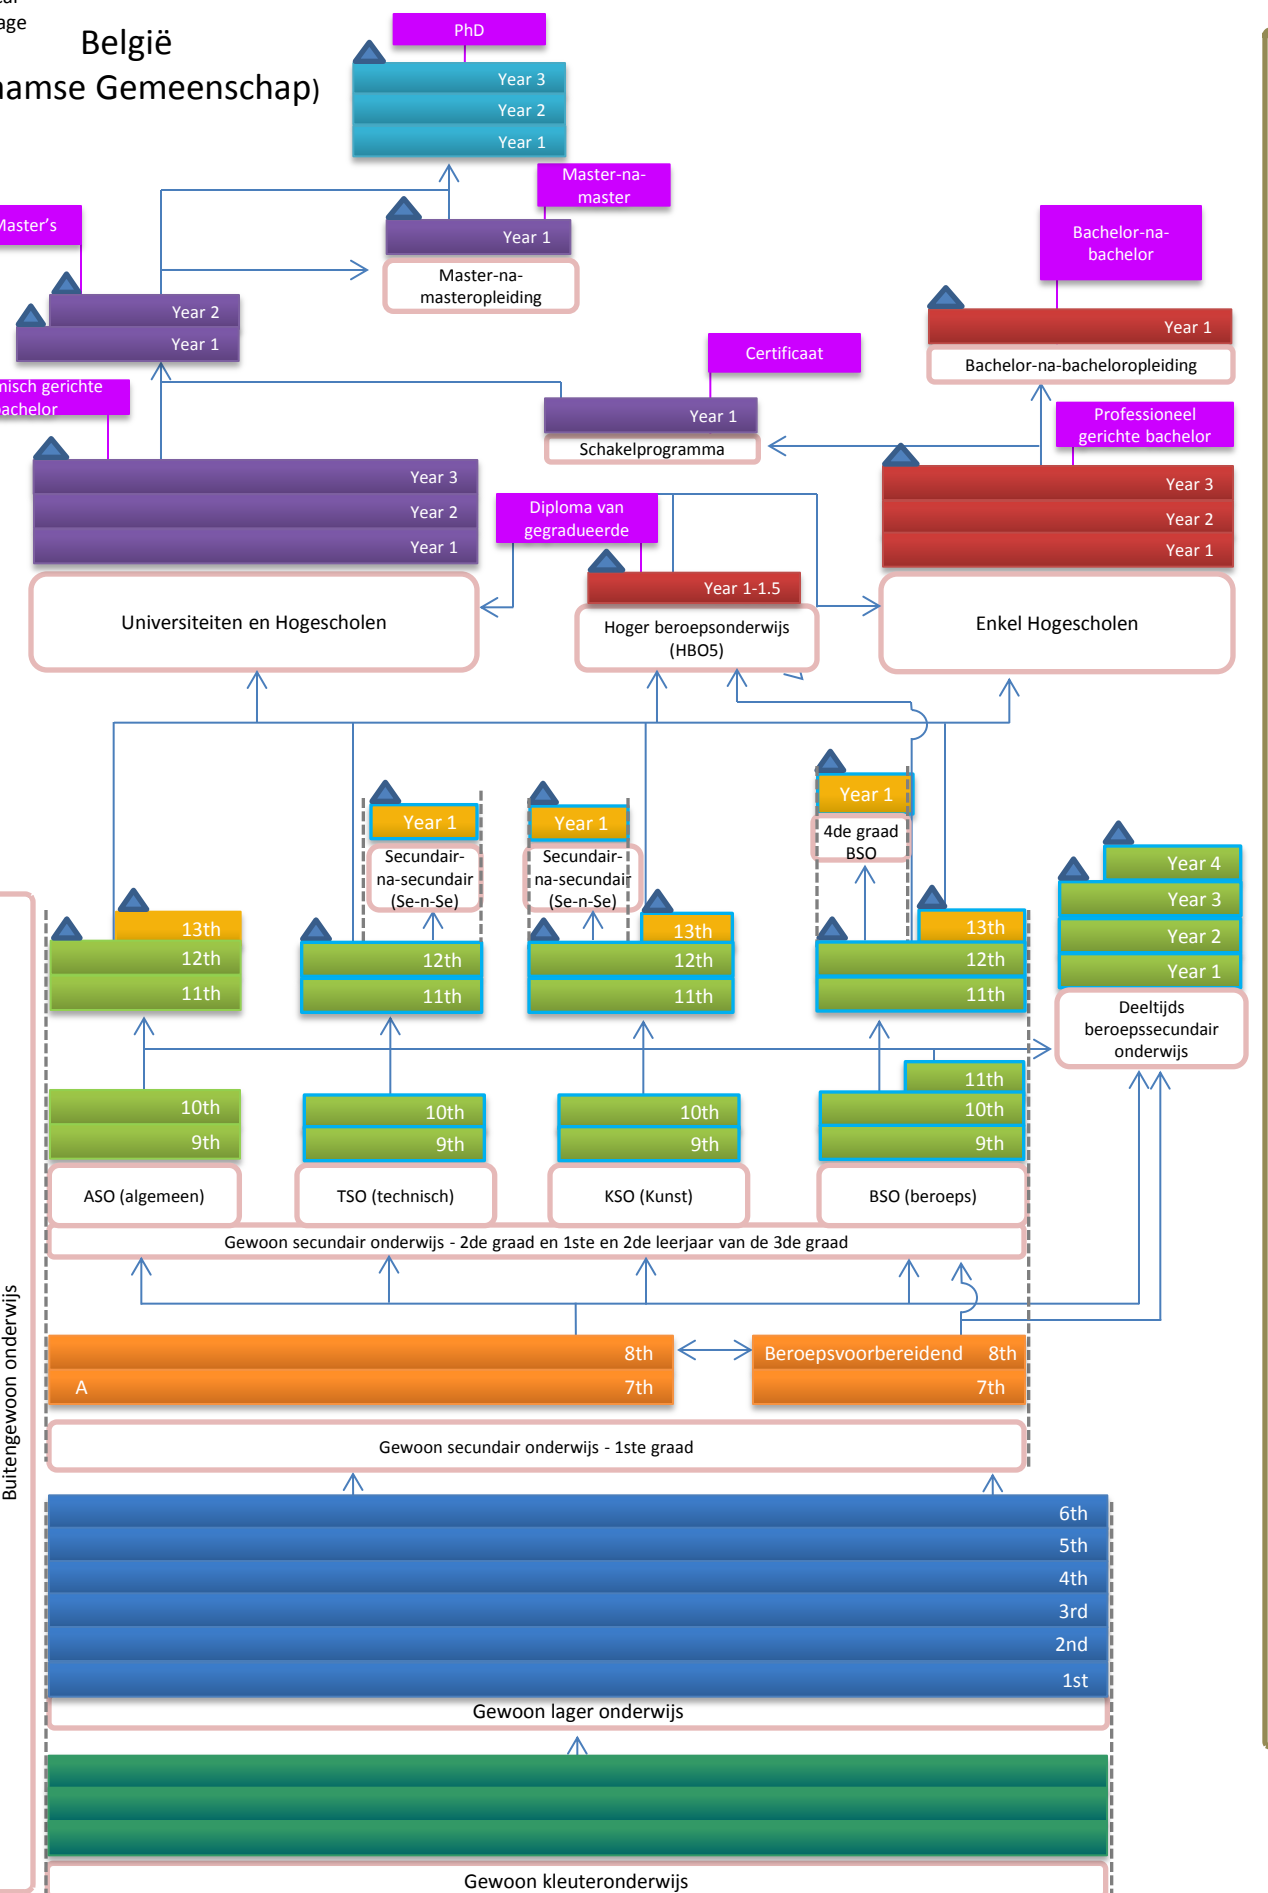

Belgique (Communauté française)

Key

- 🏠/△ Starting/ending age of compulsory education
 - ▲ Recognized exit point of the education system
 - ↑ Student flow
 - ⇄ Transfer from a programme to another
 - 🟡 Programme designed for part-time attendance
 - 🟦 Vocational programme
 - 🟩 Single structure education (integrated ISCED levels)
- May be provided within one school structure

Éducation des adultes

Theoretical starting age

ISCED 6
23

België (Vlaamse Gemeenschap)

ISCED 5A
18-21

ISCED 5B

ISCED 4
18

ISCED 3
16

ISCED 2
12

ISCED 1
6

ISCED 0
3

Adult Education