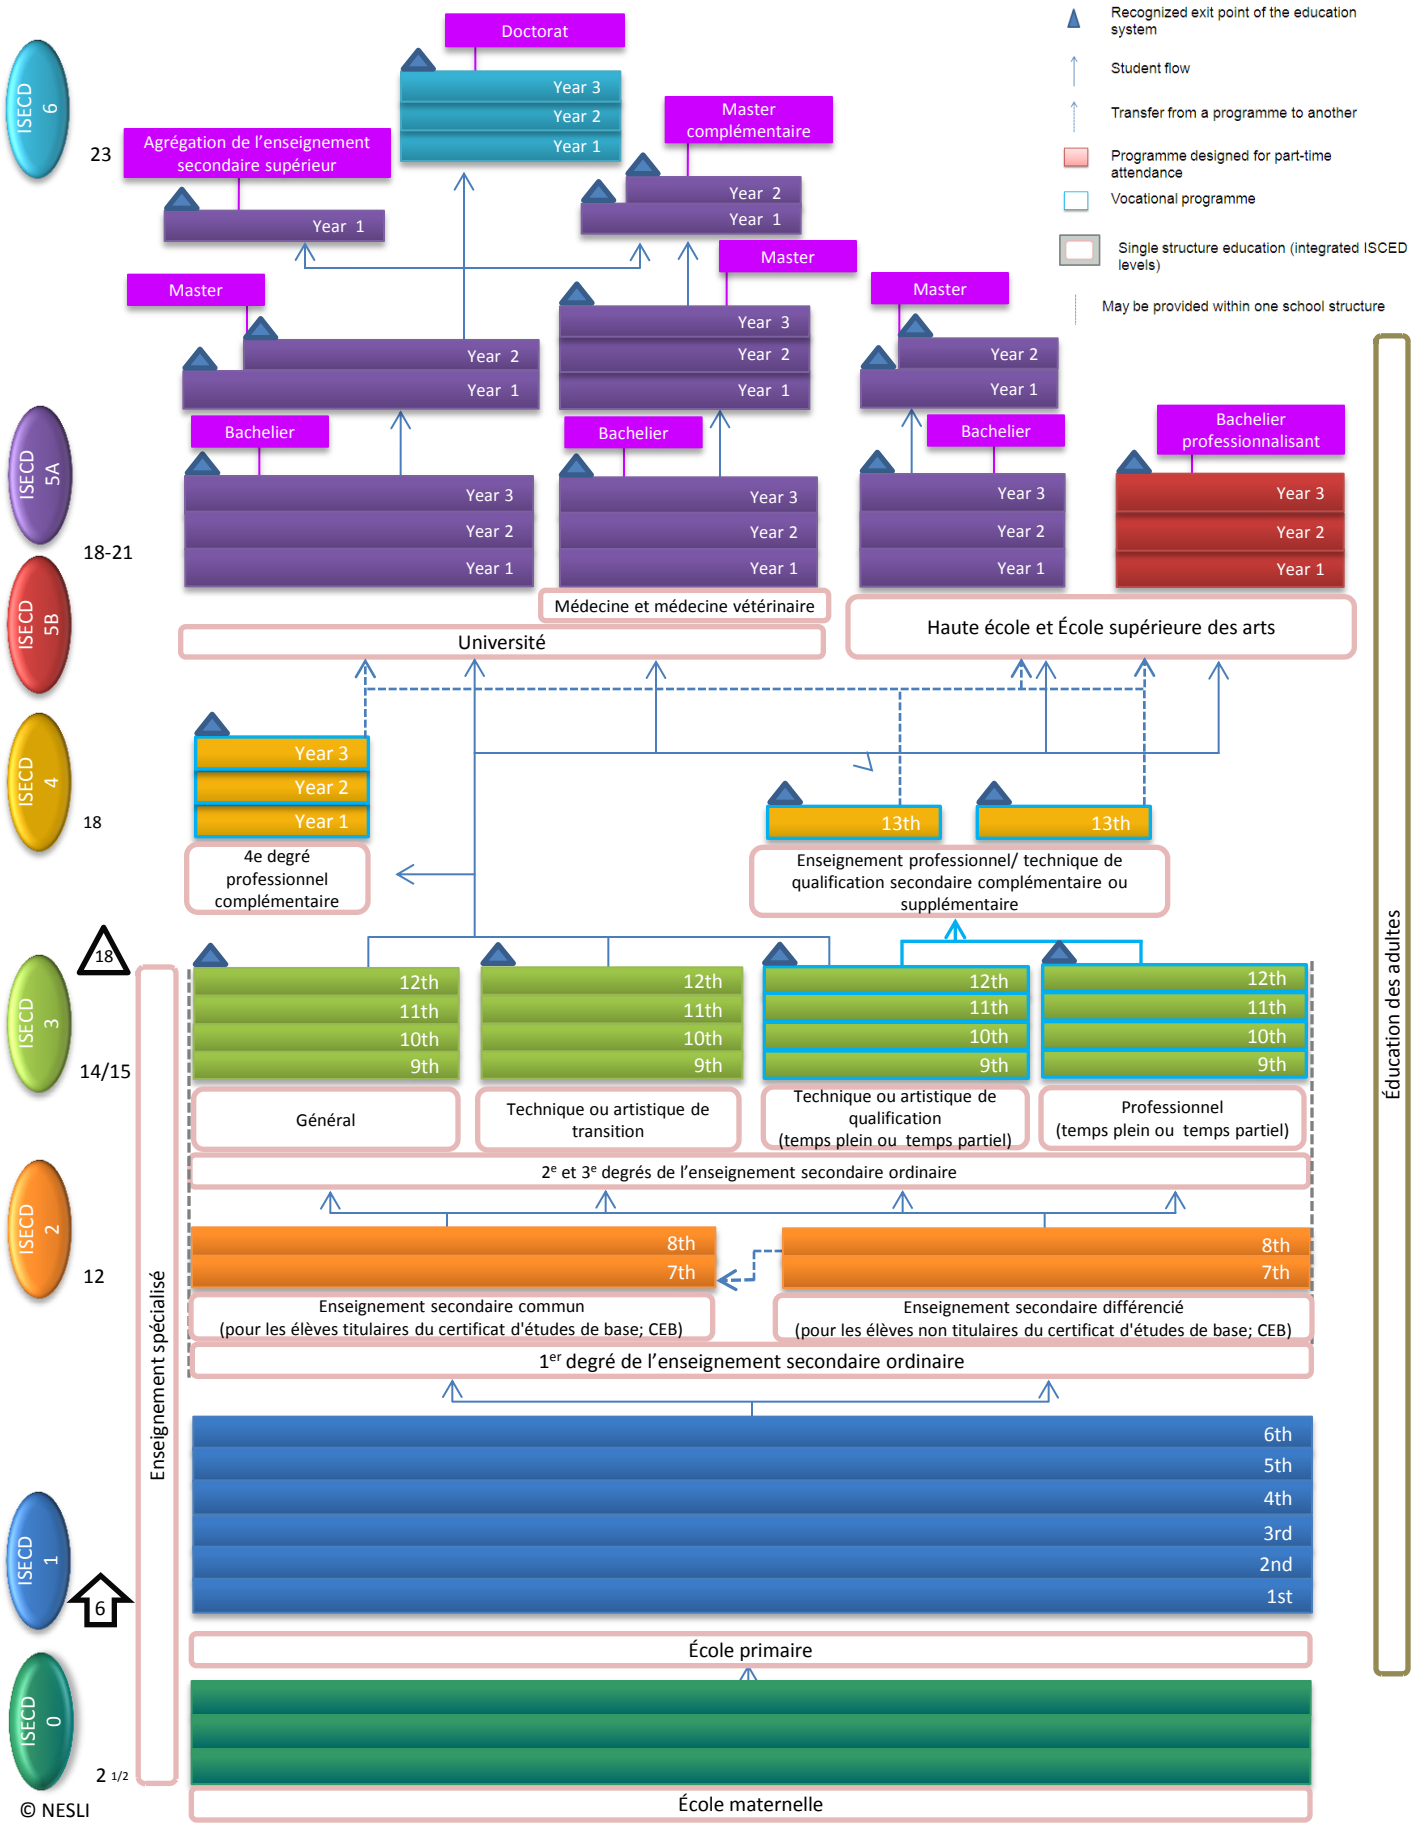

Belgique (Communauté française)

Key

- 🏠/△ Starting/ending age of compulsory education
 - ▲ Recognized exit point of the education system
 - ↑ Student flow
 - ⇄ Transfer from a programme to another
 - 🟡 Programme designed for part-time attendance
 - 🟦 Vocational programme
 - 🟩 Single structure education (integrated ISCED levels)
- May be provided within one school structure

Éducation des adultes

Theoretical starting age

ISCED 6
23

België (Vlaamse Gemeenschap)

ISCED 5A
18-21

ISCED 5B

ISCED 4
18

ISCED 3
16

ISCED 2
12

ISCED 1
6

ISCED 0
3

Adult Education