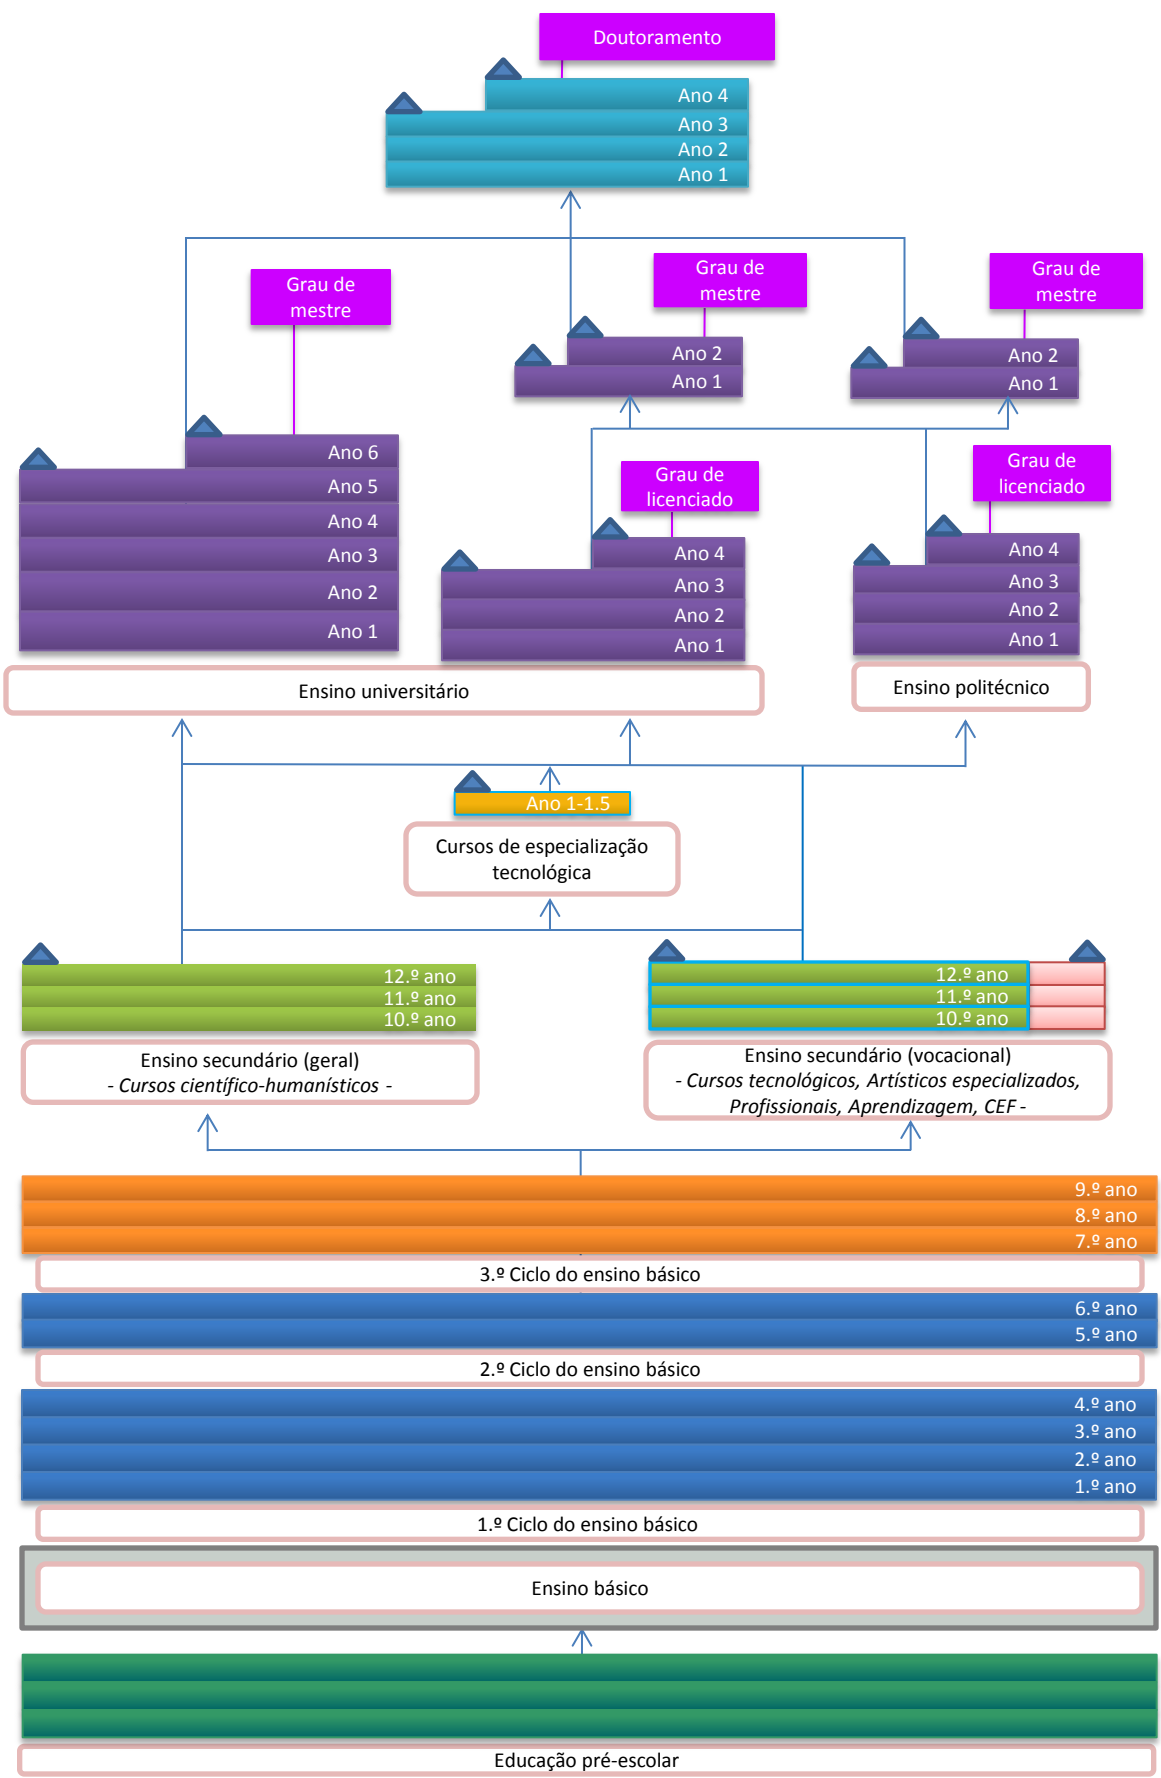

Theoretical starting age

Theoretical starting age

ISCED 6
23-27

ISCED 5A

ISCED 4

ISCED 3
18

ISCED 2
12

ISCED 1
10
6

ISCED 0
3

23-27

18

18

15

12

10

6

3

Educação de adultos

Key

 Starting/ending age of compulsory education

 Recognized exit point of the education system

 Student flow

 Transfer from a programme to another

 Programme designed for part-time attendance

 Vocational Programme

 Single structure education (Integrated ISCED levels)

 May be provided within one school structure