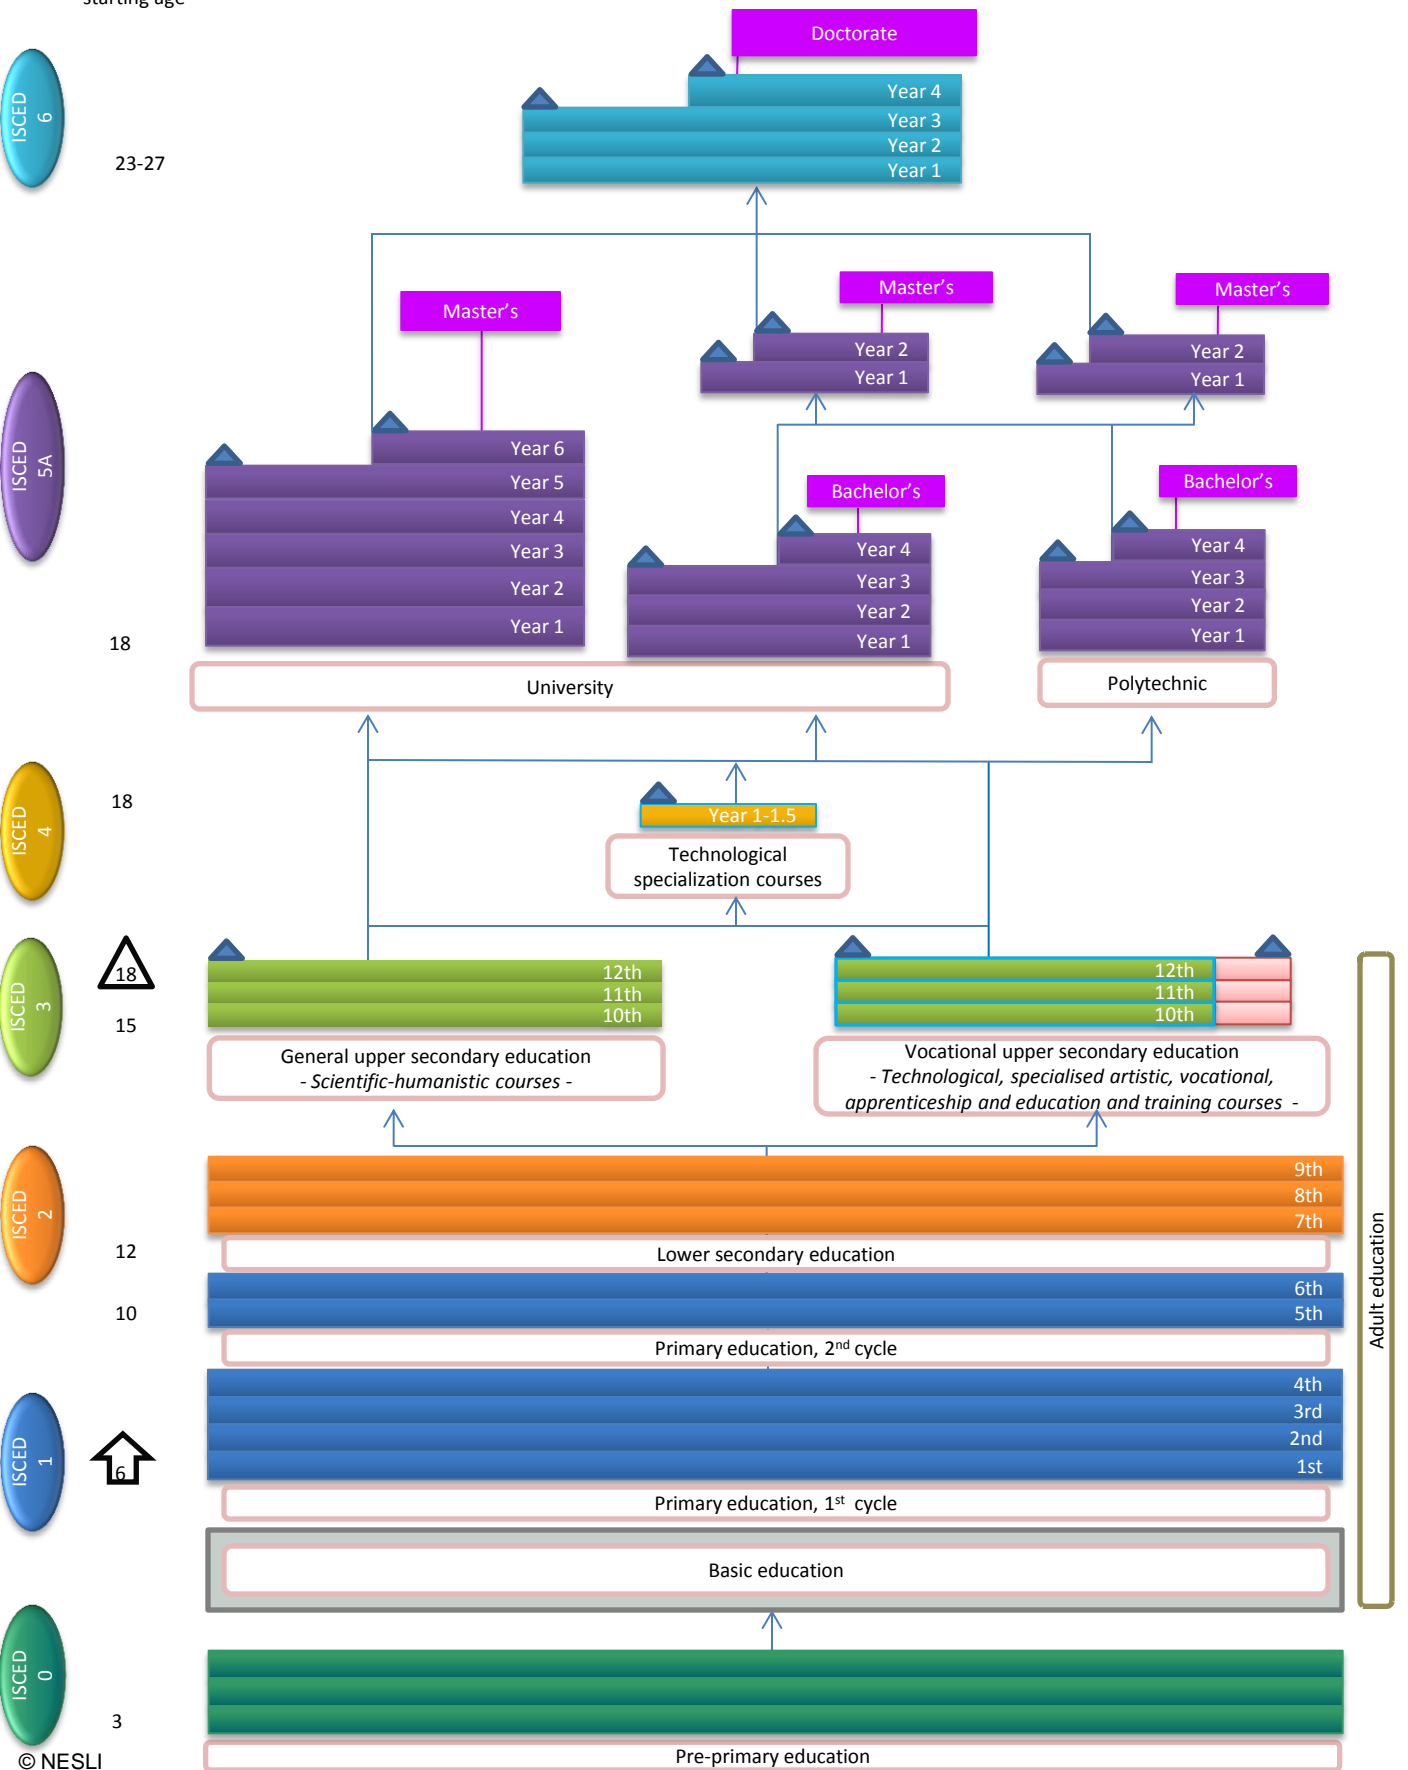

Theoretical starting age

Theoretical starting age

ISCED 6
23-27

ISCED 5A

ISCED 4

ISCED 3
18

ISCED 2
12

ISCED 1
10
6

ISCED 0
3

23-27

18

18

15

12

10

6

3

Educação de adultos

Key

 Starting/ending age of compulsory education

 Recognized exit point of the education system

 Student flow

 Transfer from a programme to another

 Programme designed for part-time attendance

 Vocational Programme

 Single structure education (Integrated ISCED levels)

 May be provided within one school structure