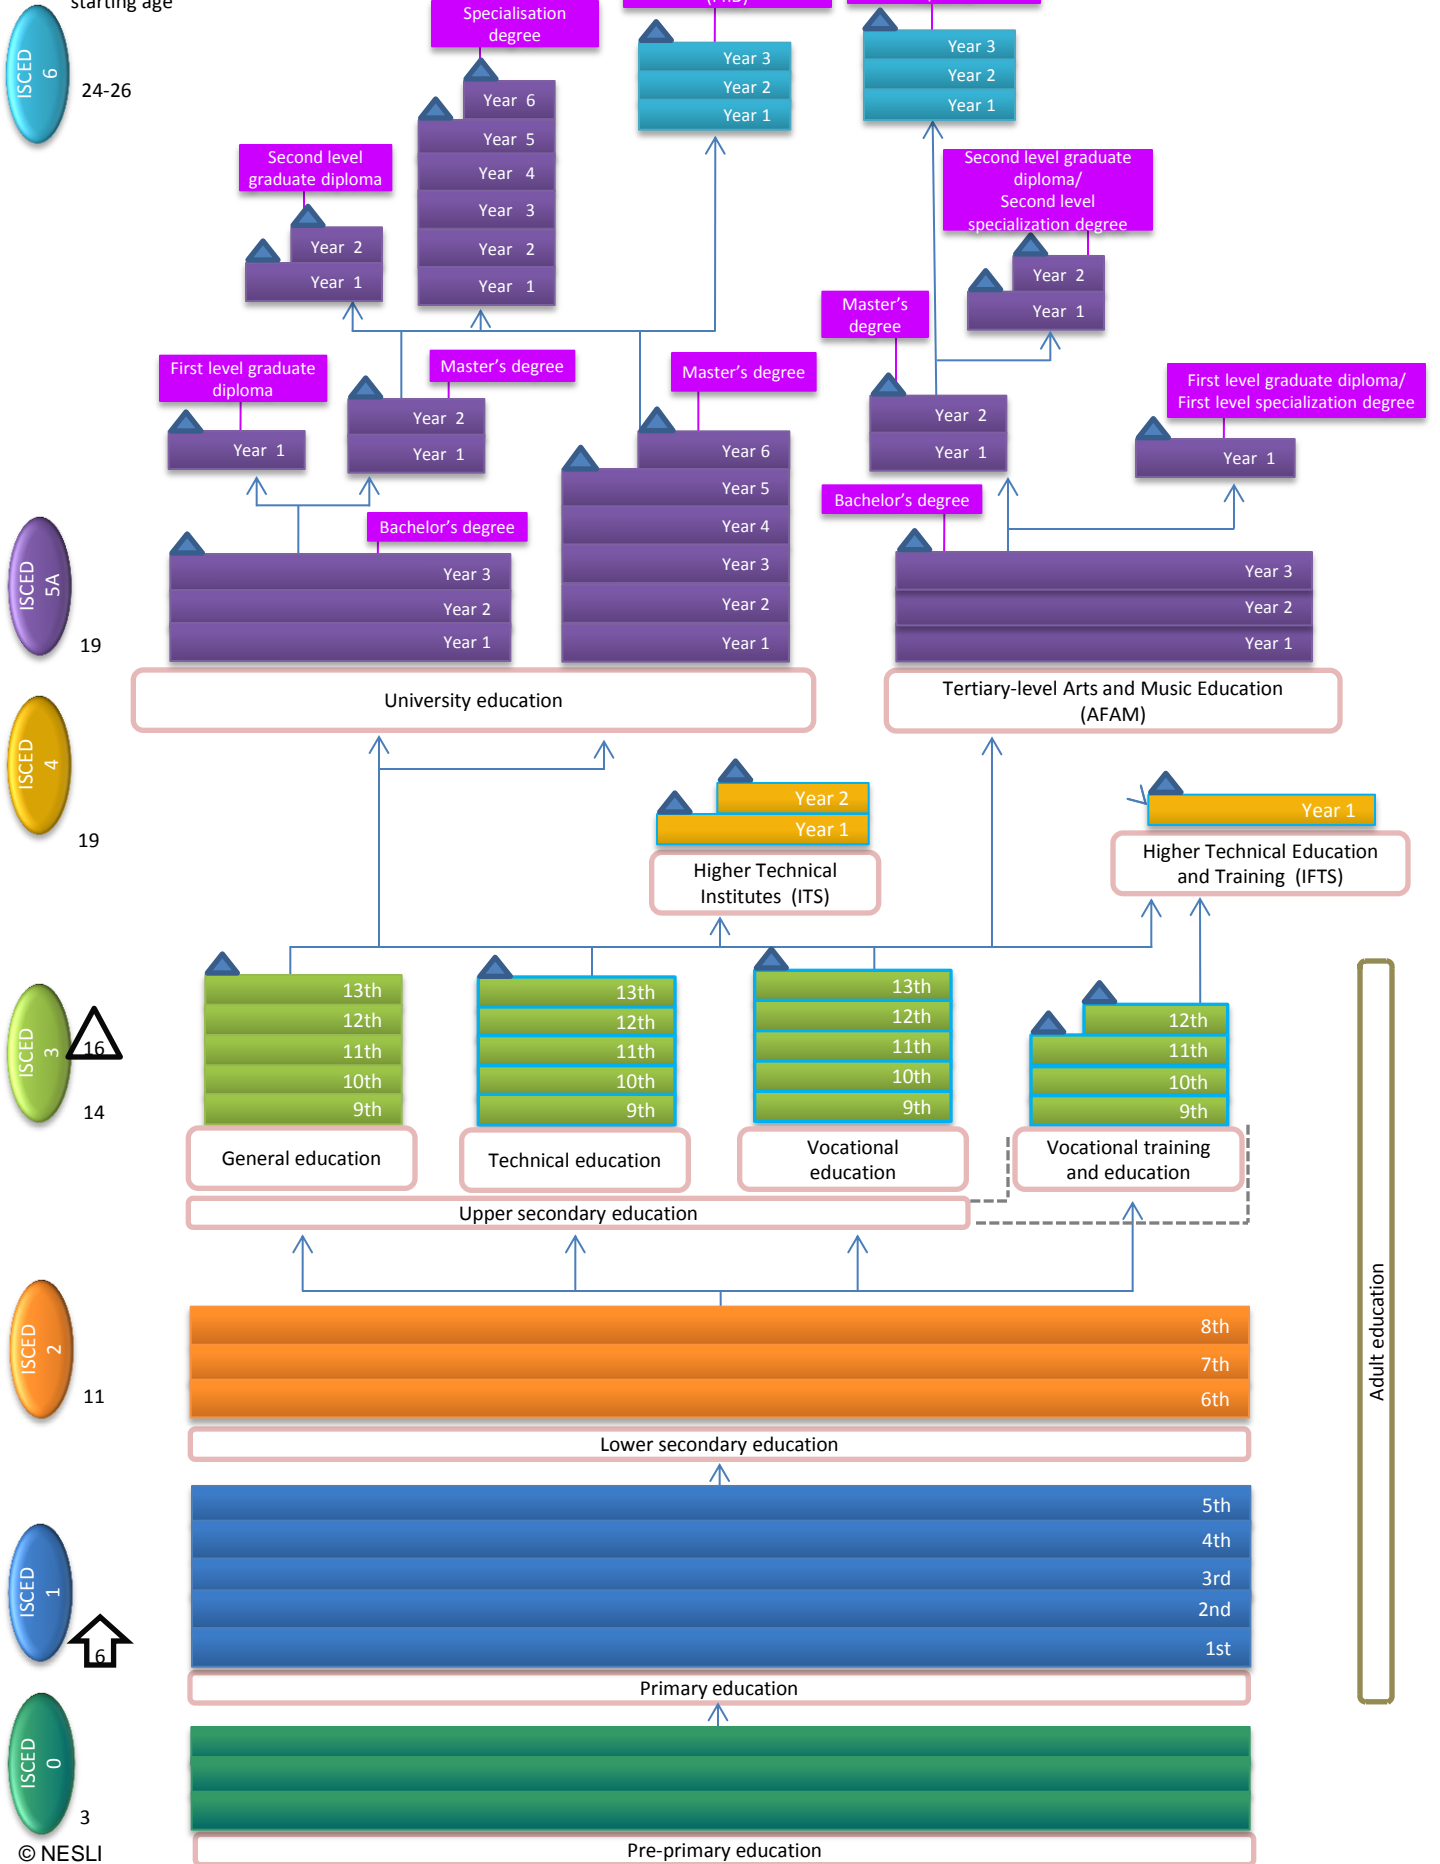

Theoretical starting age

Italy

2012

Theoretical starting age

Italia

2012

ISCED 6
24-26

ISCED 5A
19

ISCED 4
19

ISCED 3
16

ISCED 2
11

ISCED 1
6

ISCED 0
3

© NESLI

Educazione degli adulti

Key

 Starting/ending age of compulsory education

 Recognized exit point of the education system

 Student flow

 Transfer from a programme to another

 Programme designed for part-time attendance

 Vocational Programme

 Single structure education (Integrated ISCED levels)

 May be included with other school structures