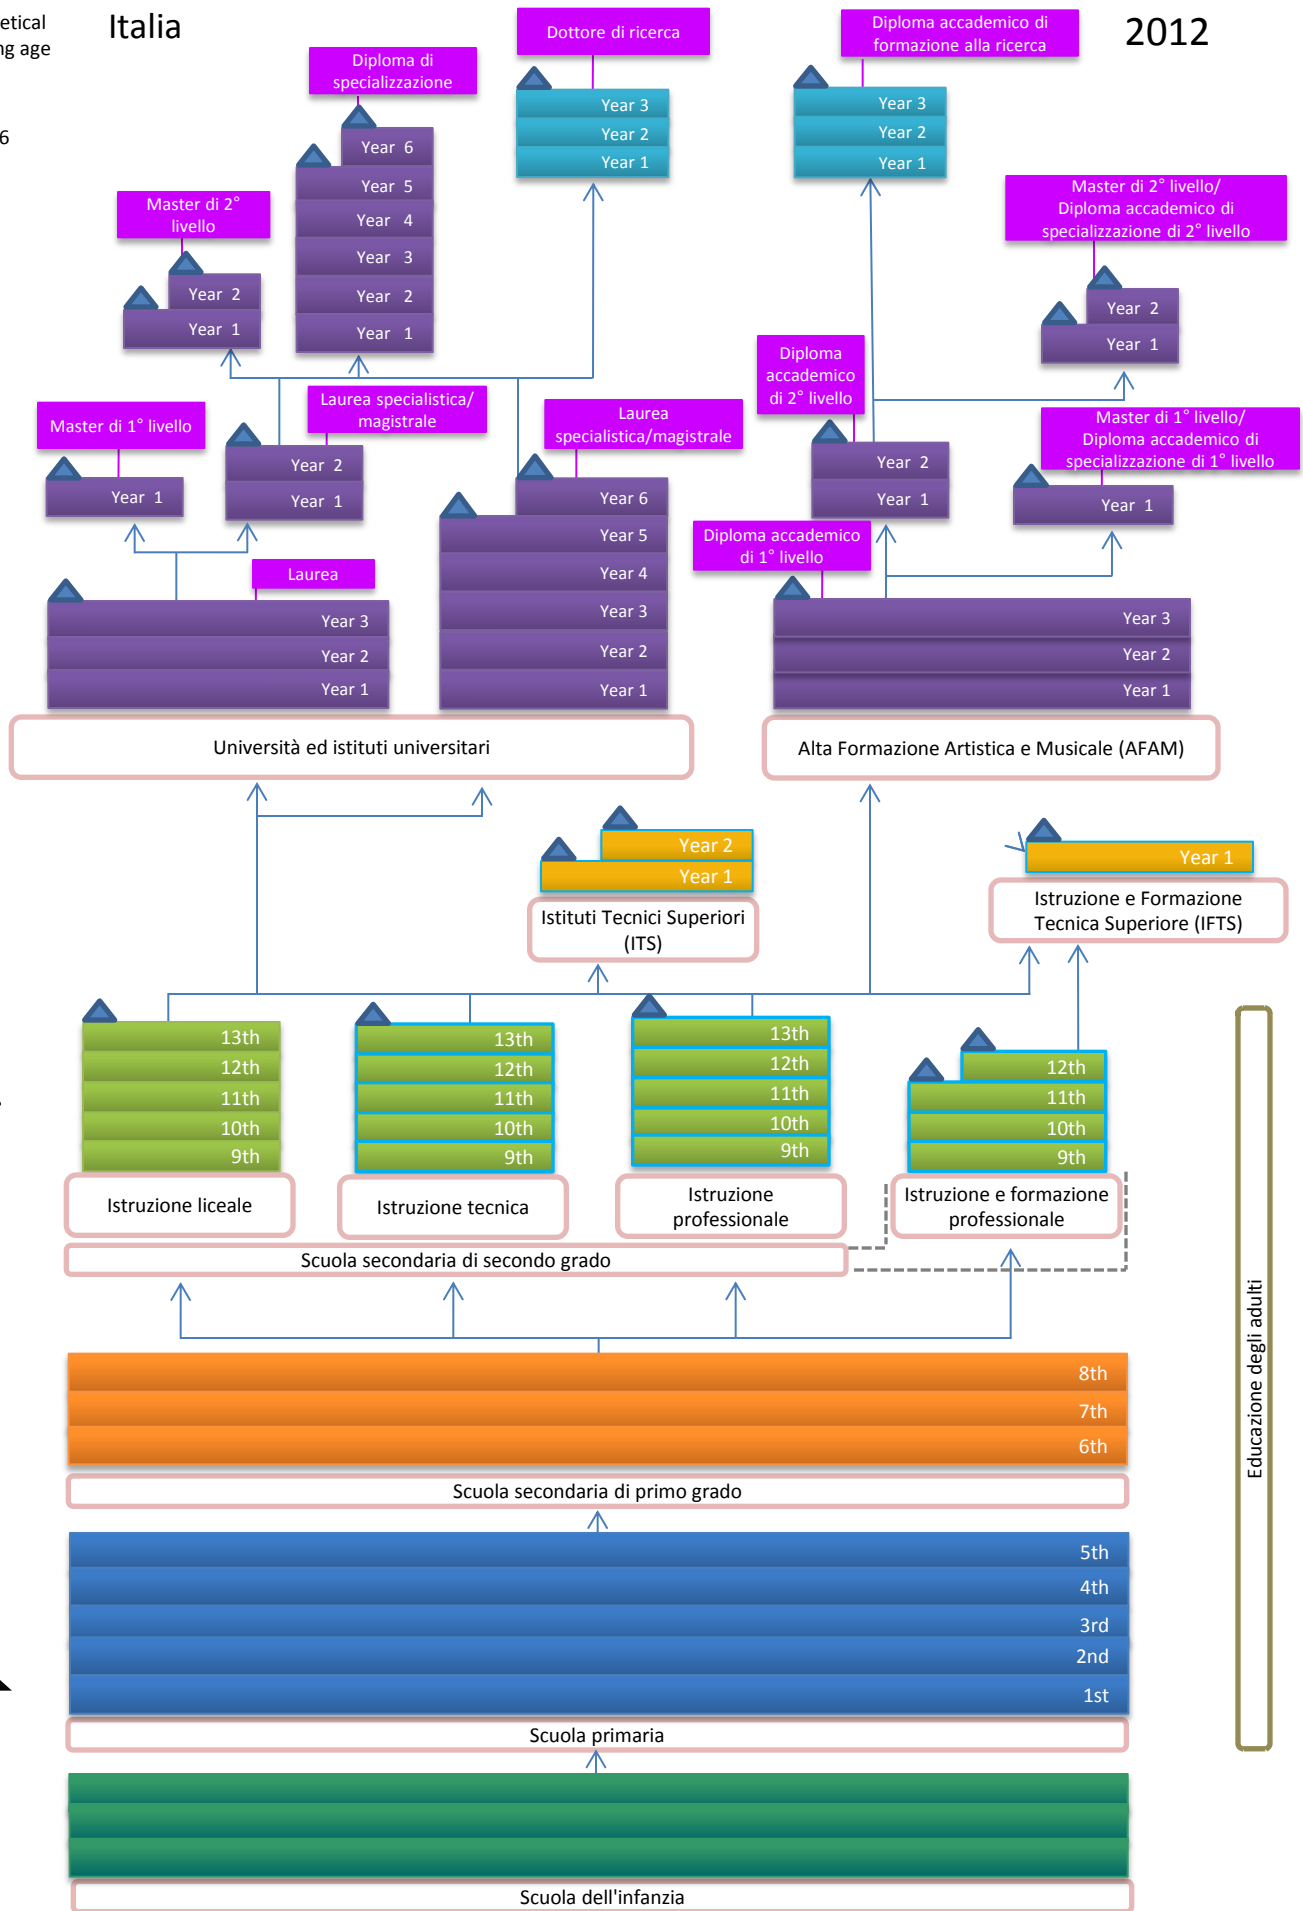

Theoretical starting age

Italy

2012

Theoretical starting age

Italia

2012

ISCED 6
24-26

ISCED 5A
19

ISCED 4
19

ISCED 3
16

ISCED 2
11

ISCED 1
6

ISCED 0
3

© NESLI

Educazione degli adulti

Key

 Starting/ending age of compulsory education

 Recognized exit point of the education system

 Student flow

 Transfer from a programme to another

 Programme designed for part-time attendance

 Vocational Programme

 Single structure education (Integrated ISCED levels)

 May be included with other school structures