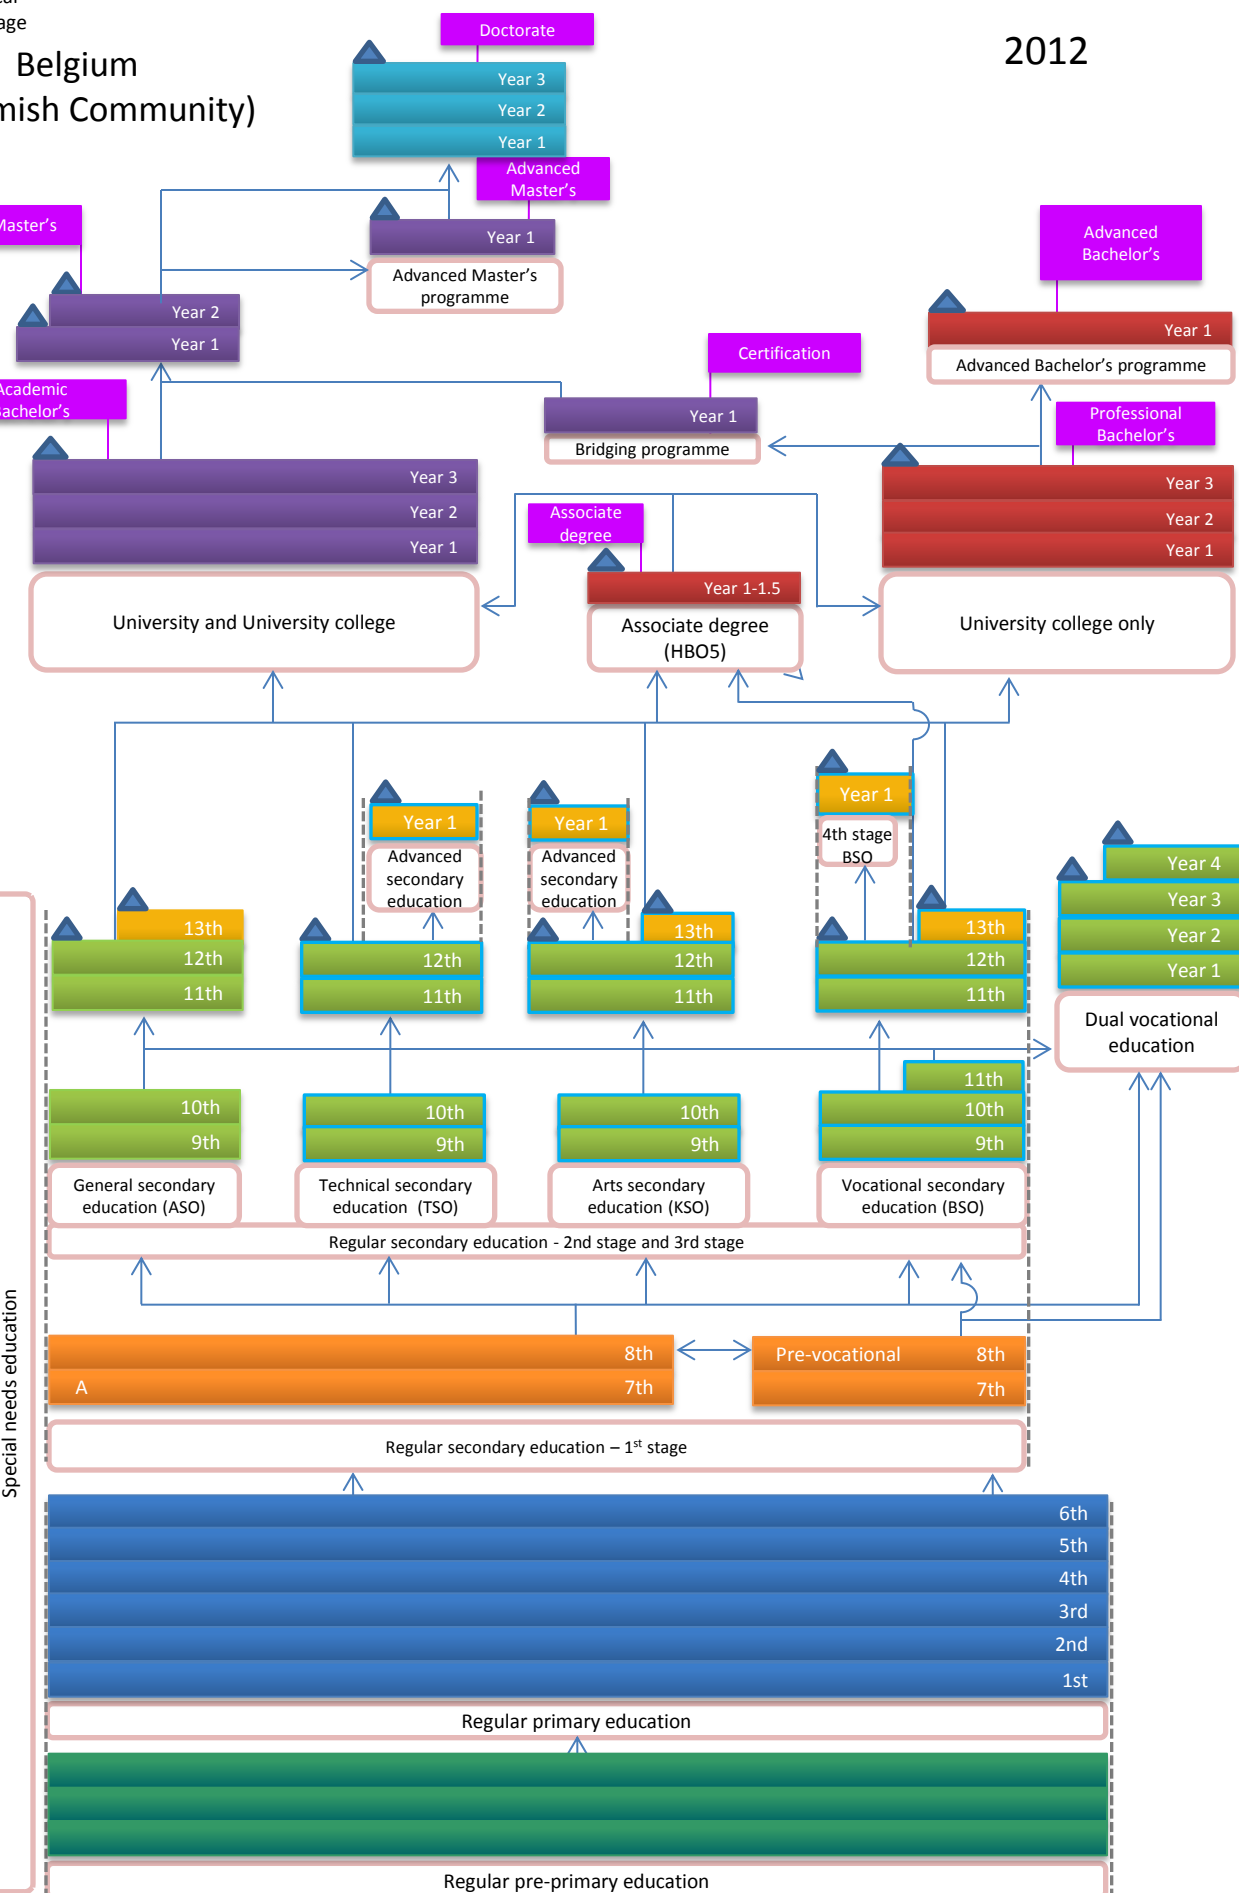

Belgium (Flemish Community)

2012

23

18-21

18

16

14

12

6

3

Adult education

Theoretical starting age

ISCED 6
23

België (Vlaamse Gemeenschap)

2012

ISCED 5A
18-21

 Starting/ending age of compulsory education

 Recognized exit point of the education system

 Student flow

 Transfer from a programme to another

 Programme designed for part-time attendance

 Vocational programme

 Single structure education (integrated ISCED levels)

 May be provided within one school structure