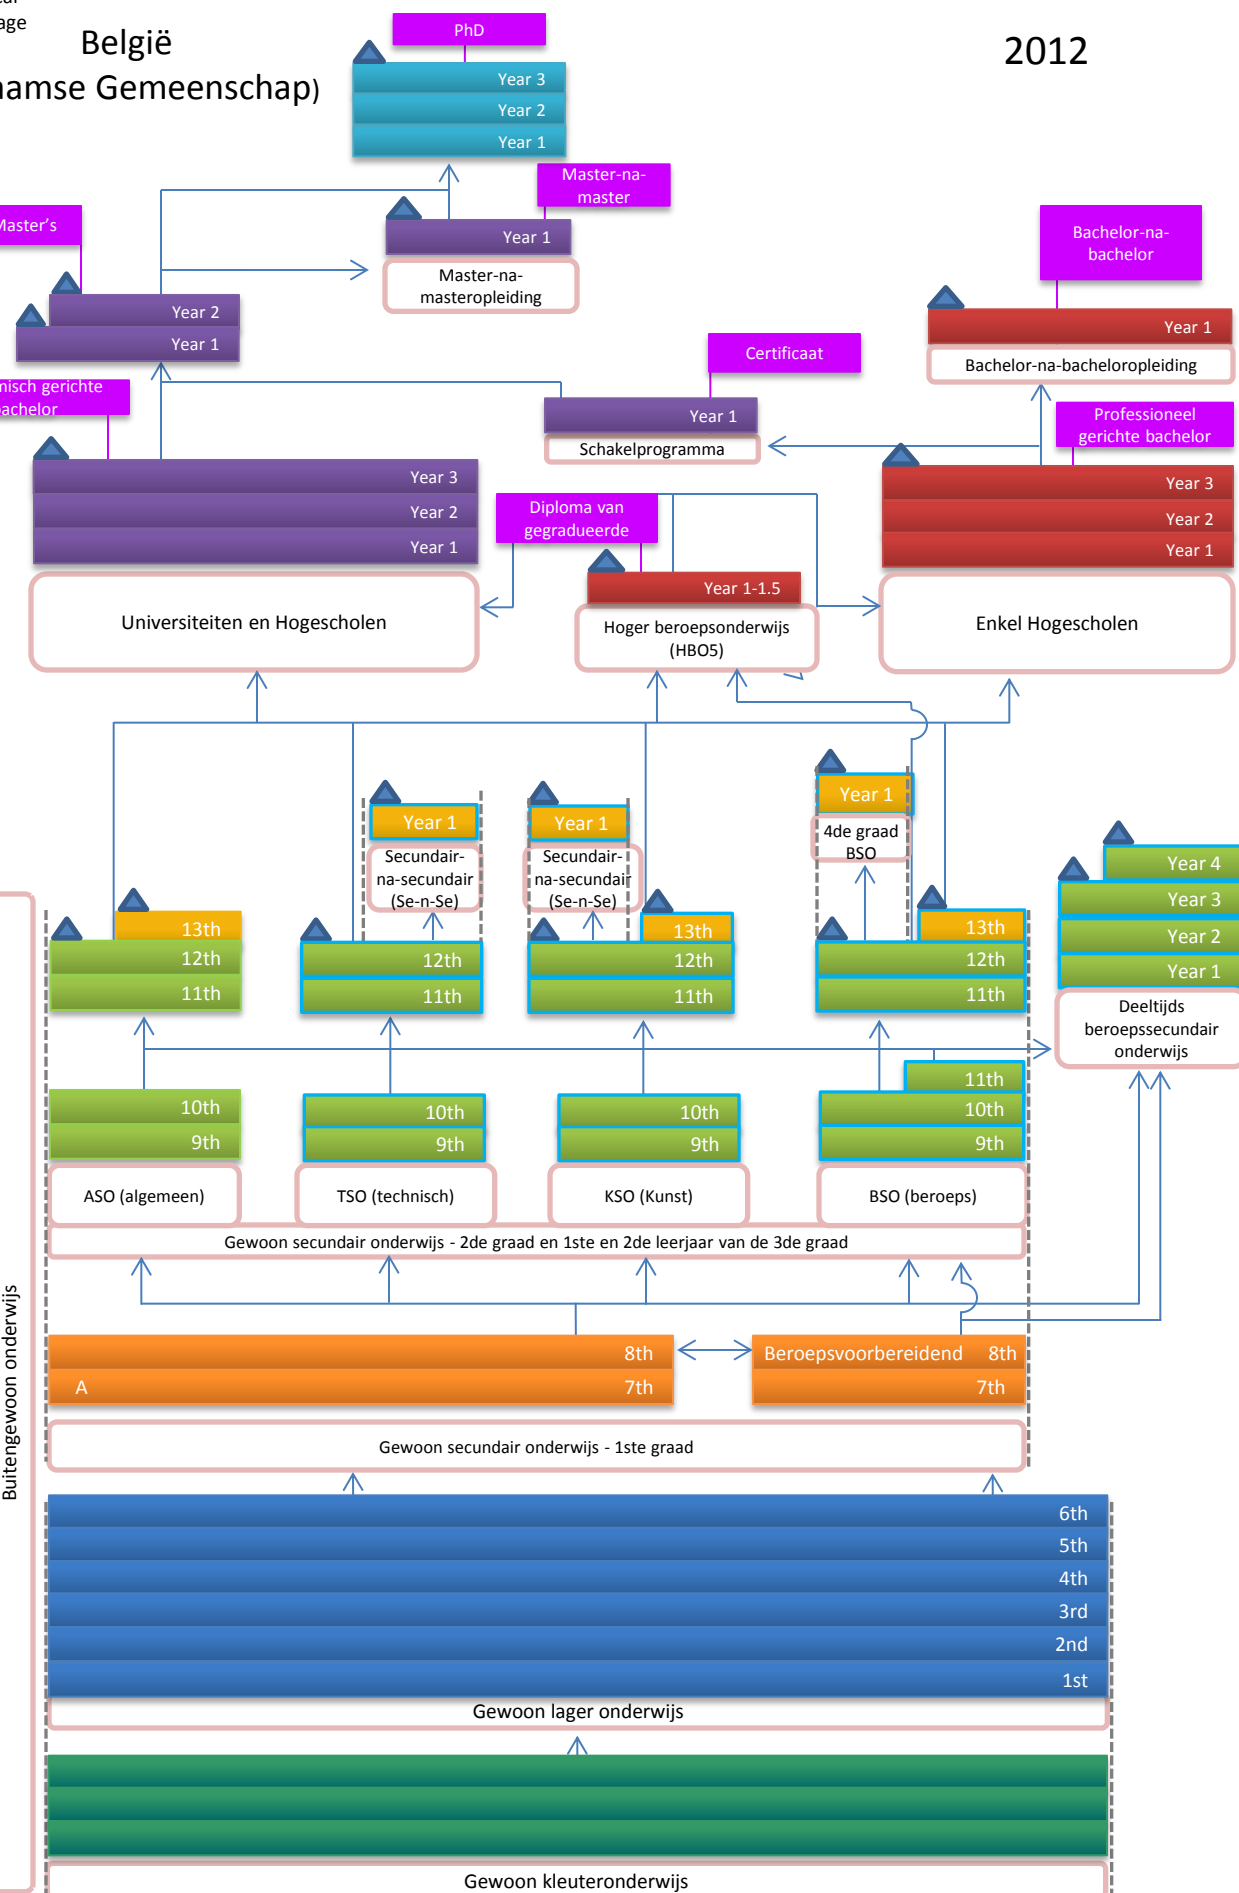

6

3

Adult education

Theoretical starting age

ISCED 6
23

België (Vlaamse Gemeenschap)

2012

ISCED 5A
18-21

ISCED 5B

ISCED 4
18

ISCED 3
16

ISCED 2
12

ISCED 1
6

ISCED 0
3

Adult Education

Key

 Starting/ending age of compulsory education

 Recognized exit point of the education system

 Student flow

 Transfer from a programme to another

 Programme designed for part-time attendance

 Vocational programme

 Single structure education (integrated ISCED levels)

 May be provided within one school structure